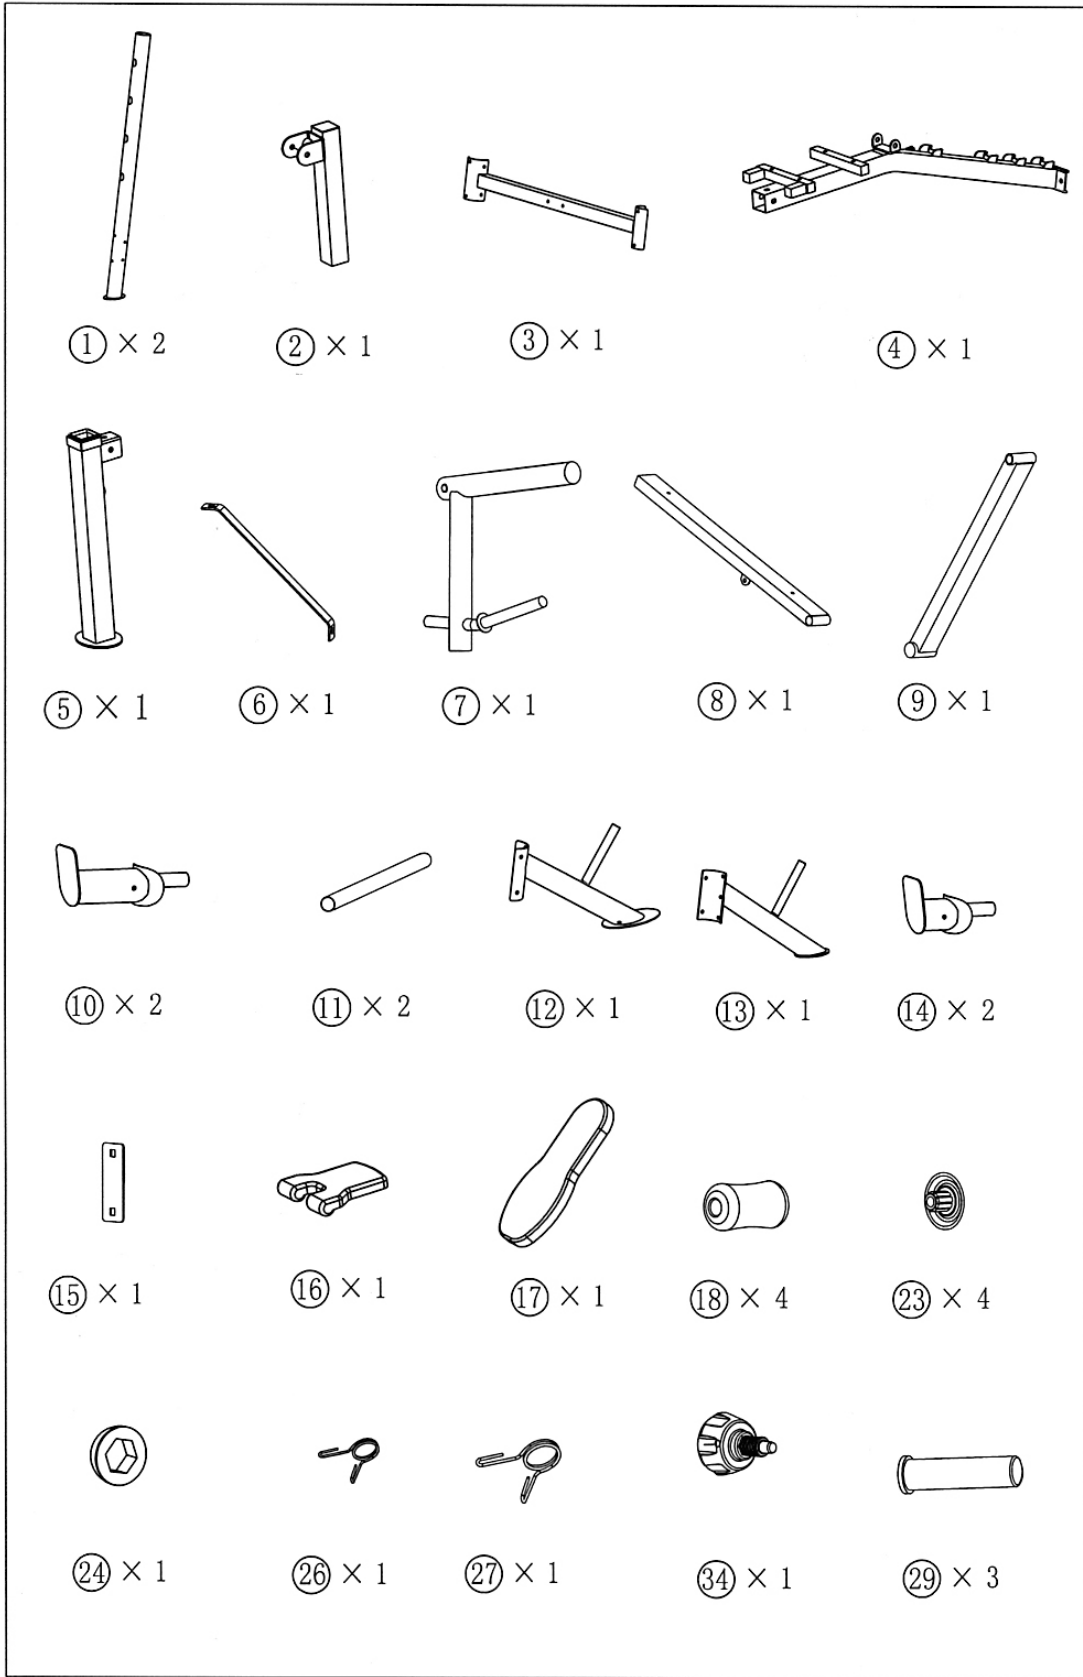

MARCY®

MARCY PRO WEIGHT BENCH PM-767

IMPORTANT: Please read the Important Safety Notice and Assembly Information in the Owner's manual before assembling this product.

Assembly Manual

140725

35 × 8

41 × 2

36 × 2

42 × 1

37 × 4

43 × 1

40 × 2

38 × 1

39 × 3

44 × 11

45 × 1

46 × 1

47 × 15

48 × 2

49 × 6

50 × 4

③⑤ × 4		M10 x 3 ³ / ₄ "	
④⑦ × 4		Ø ³ / ₄ "	
④④ × 4		M10	

③⑤ × 4		M10 x 3 3/4"	
④⑦ × 4		Ø 3/4"	
④④ × 4		M10	

③⑥ × 2		M10 x 2 $\frac{5}{8}$ "	
④⑦ × 2		Ø $\frac{3}{4}$ "	
④④ × 2		M10	

④⑩ × 2		M8 x $\frac{3}{4}$ "	
③⑨ × 3		M10 x $\frac{3}{4}$ "	
④⑦ × 3		$\varnothing \frac{3}{4}$ "	
④⑨ × 2		$\varnothing \frac{5}{8}$ "	

- ④③ × 1  M10 x 2 1/8" 
- ③⑧ × 1  M12 x 3 1/2" 
- ④⑦ × 2  Ø 3/4" ④④ × 1  M10
- ④⑧ × 2  Ø 1" ④⑥ × 1  M12