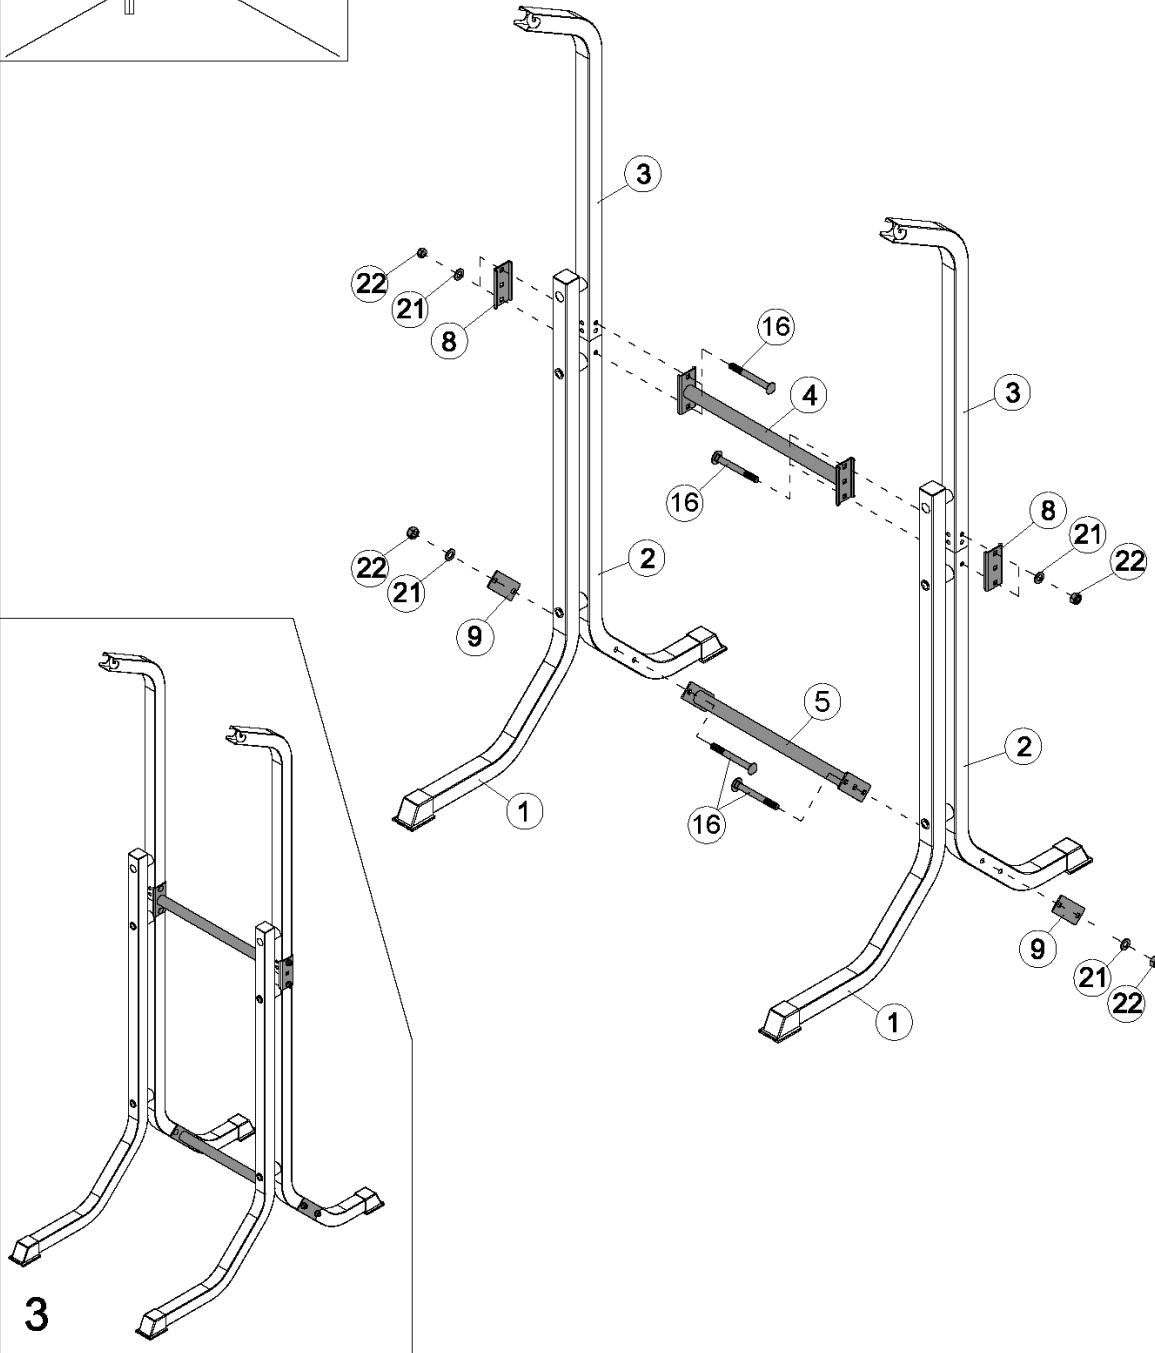

MARCY[®]

POWER TOWER

TC-5580

IMPORTANT: Please read the Important Safety Notice and Assembly Information in the Owner's manual before assembling this product.

Assembly Manual

180516

1 x 2

2 x 2

6#×1

②② ×12

17  ×2 M10× 6¹/₂"

20  ×4 Φ1"

22  ×2 M10

17  ×2 M10× 6½"

20  ×4 Φ1"

22  ×2 M10

16

×8 M10× 2½"

22

×8 M10

21

×8 Φ¾"

3

18  ×2 M10× 1³/₄"

19  ×2 M10× 1"

21  |  ×4 Φ³/₄"

IMPEX® INC.

2801 S. Towne Ave. Pomona, CA 91766

Tel: (800) 999-8899

www.marcypro.com

support@impex-fitness.com