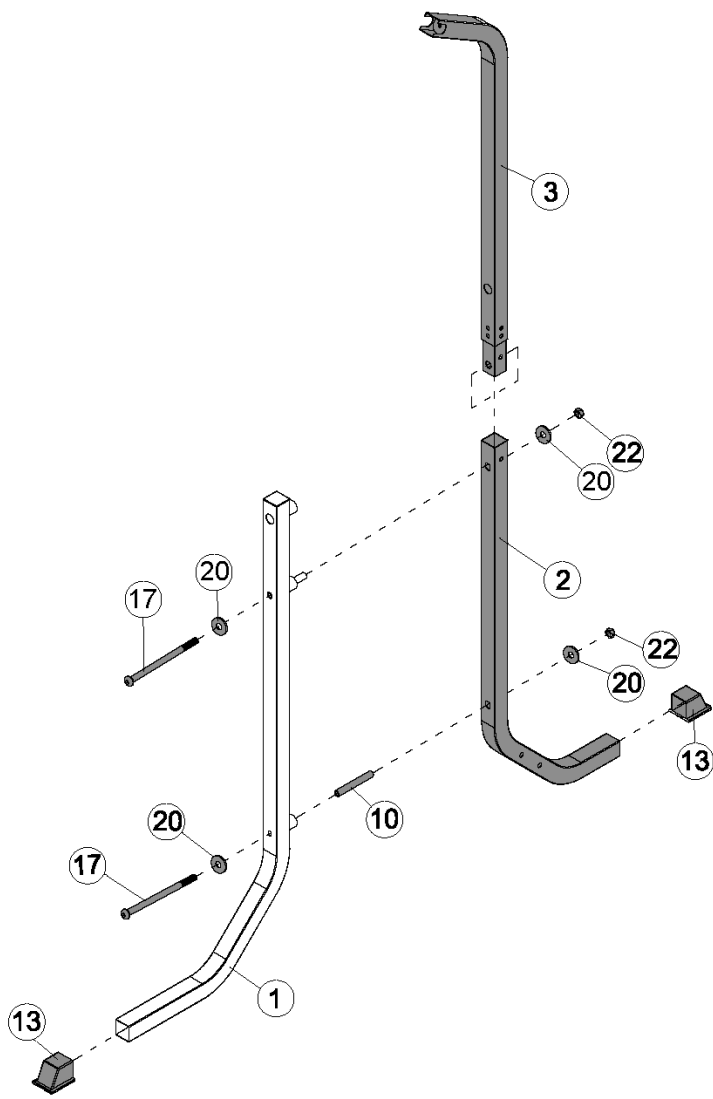

MARCY[®]

POWER TOWER

TC-5580

IMPORTANT: Please read the Important Safety Notice and Assembly Information in the Owner's manual before assembling this product.

Assembly Manual

180516

1 x 2

2 x 2

6#×1

②② ×12

17  ×2 M10× 6¹/₂"

20  ×4 Φ1"

22  ×2 M10

17  ×2 M10× 6½"

20  ×4 Φ1"

22  ×2 M10

16

×8 M10× 2½"

22

×8 M10

21

×8 Φ¾"

3

18  ×2 M10× 1³/₄"

19  ×2 M10× 1"

21  |  ×4 Φ³/₄"

IMPEX® INC.

2801 S. Towne Ave. Pomona, CA 91766

Tel: (800) 999-8899

www.marcypro.com

support@impex-fitness.com