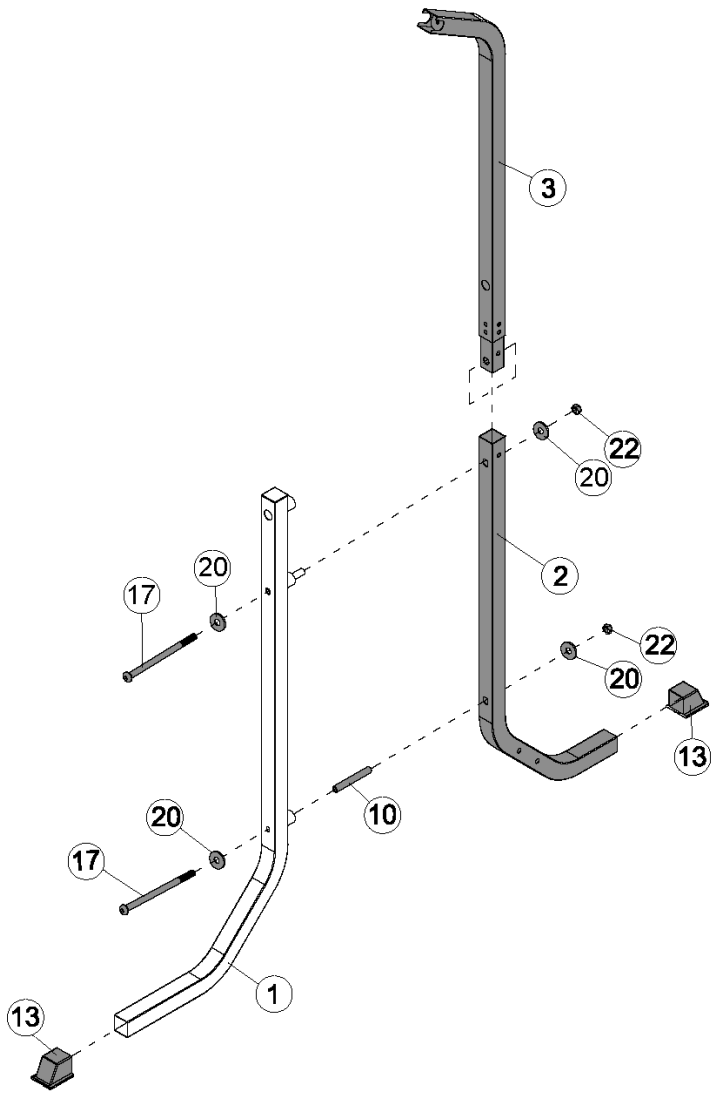

MARCY[®]

POWER TOWER

TC-5580

IMPORTANT: Please read the Important Safety Notice and Assembly Information in the Owner's manual before assembling this product.

Assembly Manual

180516

1 x 2

2 x 2

6#×1

②② ×12

17  ×2 M10× 6¹/₂"

20  ×4 Φ1"

22  ×2 M10

17  ×2 M10× 6½"

20  ×4 Φ1"

22  ×2 M10

16

×8 M10× 2½"

22

×8 M10

21

×8 Φ¾"

3

18  ×2 M10× 1³/₄"

19  ×2 M10× 1"

21  |  ×4 Φ³/₄"

IMPEX® INC.

2801 S. Towne Ave. Pomona, CA 91766

Tel: (800) 999-8899

www.marcypro.com

support@impex-fitness.com