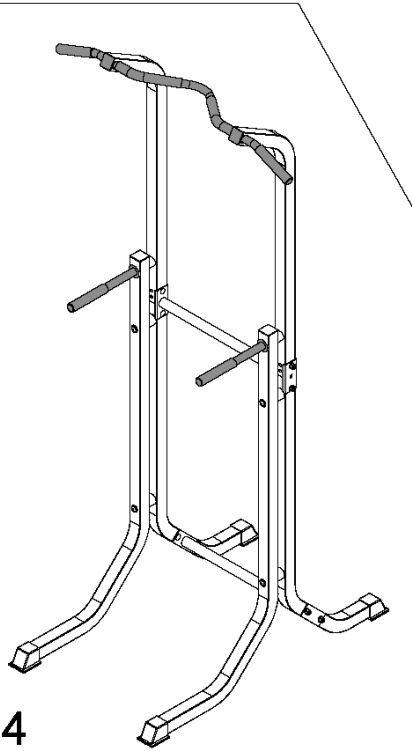

MARCY[®]

POWER TOWER

TC-5580

IMPORTANT: Please read the Important Safety Notice and Assembly Information in the Owner's manual before assembling this product.

Assembly Manual

180516

1 x 2

2 x 2

6#×1

②② ×12

17  ×2 M10× 6¹/₂"

20  ×4 Φ1"

22  ×2 M10

17  ×2 M10× 6½"

20  ×4 Φ1"

22  ×2 M10

16

×8 M10× 2½"

22

×8 M10

21

×8 Φ¾"

3

18  ×2 M10× 1³/₄"

19  ×2 M10× 1"

21  |  ×4 Φ³/₄"

IMPEX® INC.

2801 S. Towne Ave. Pomona, CA 91766

Tel: (800) 999-8899

www.marcypro.com

support@impex-fitness.com