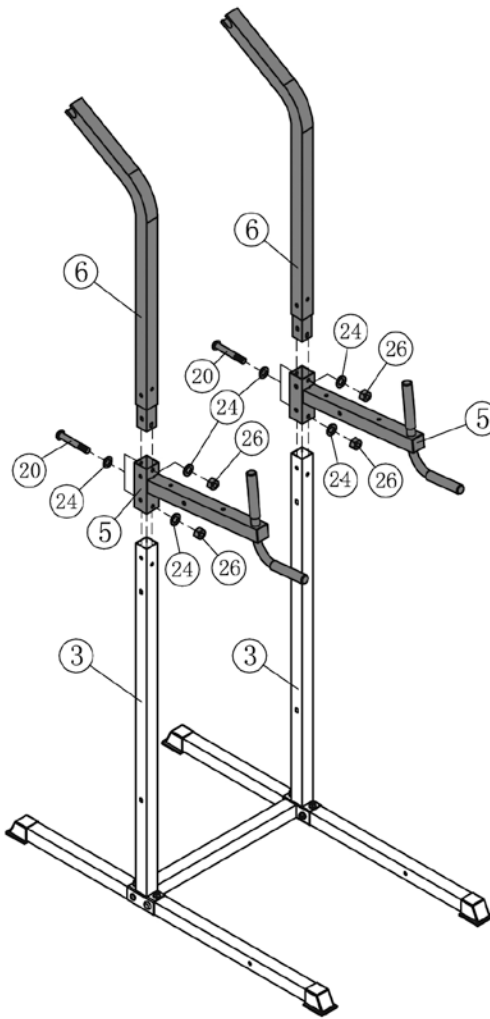

MARCY®

POWER TOWER

TC-3515

IMPORTANT: Please read the Important Safety Notice and Assembly Information in the Owner's manual before assembling this product.

Assembly Manual

160601

① × 2

② × 1

⑪ × 2

⑭ × 2

⑮ × 2

- 19

× 6
M10×2¹/₂"
- 20

× 2
M10×2¹/₂"
- 24

|
× 8
Φ³/₄"

26

× 6
M10

1

②0  × 4 M10×2½"

②4  | × 8 $\Phi\frac{3}{4}$ " ②6  × 4 M10

2

⑱  × 4 M10×2 $\frac{3}{4}$ "

⑳  | × 4 $\Phi\frac{3}{4}$ " ㉔  × 4

3

M10×1 $\frac{3}{4}$ "

24

× 2

Φ $\frac{3}{4}$ "

6

(22)		× 4	M8×2 ³ / ₈ "
(23)		× 2	M8×1 ³ / ₈ "
(25)		× 6	Φ ⁵ / ₈ "

IMPEX® INC.

2801 S. Towne Ave. Pomona, CA 91766