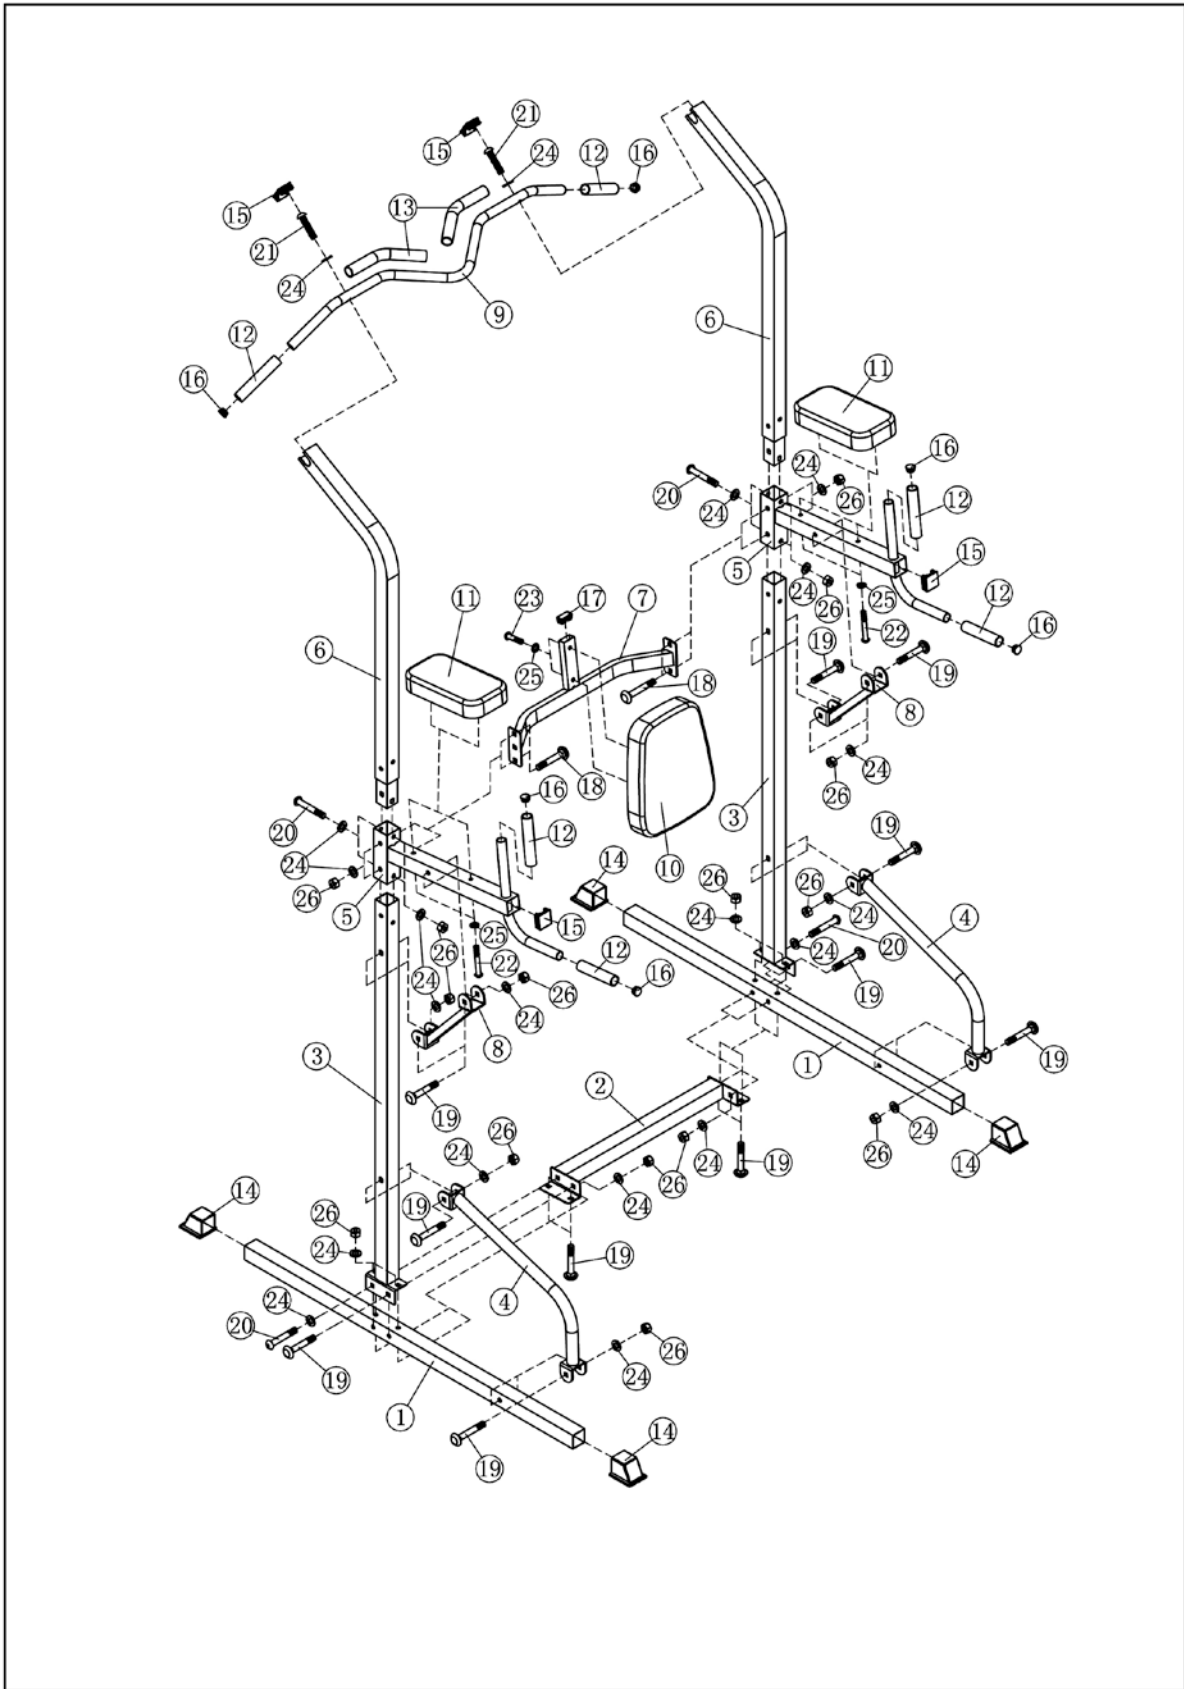

MARCY®

POWER TOWER

TC-3515

IMPORTANT: Please read the Important Safety Notice and Assembly Information in the Owner's manual before assembling this product.

Assembly Manual

160601

① × 2

② × 1

⑪ × 2

⑭ × 2

⑮ × 2

- 19

× 6
M10×2¹/₂"
- 20

× 2
M10×2¹/₂"
- 24

|
× 8
Φ³/₄"

26

①⑨  × 4 M10×2½"

②④  | × 4 $\Phi\frac{3}{4}$ " ②⑥  × 4 M10

4

①⑨  × 4 M10×2¹/₂"

②④  | × 4 $\Phi\frac{3}{4}$ " ②⑥  × 4 M10

5

21

× 2

M10×1 $\frac{3}{4}$ "

24

× 2

Φ $\frac{3}{4}$ "

6

(22)		× 4	M8×2 ³ / ₈ "
(23)		× 2	M8×1 ³ / ₈ "
(25)		× 6	Φ ⁵ / ₈ "

IMPEX® INC.

2801 S. Towne Ave. Pomona, CA 91766