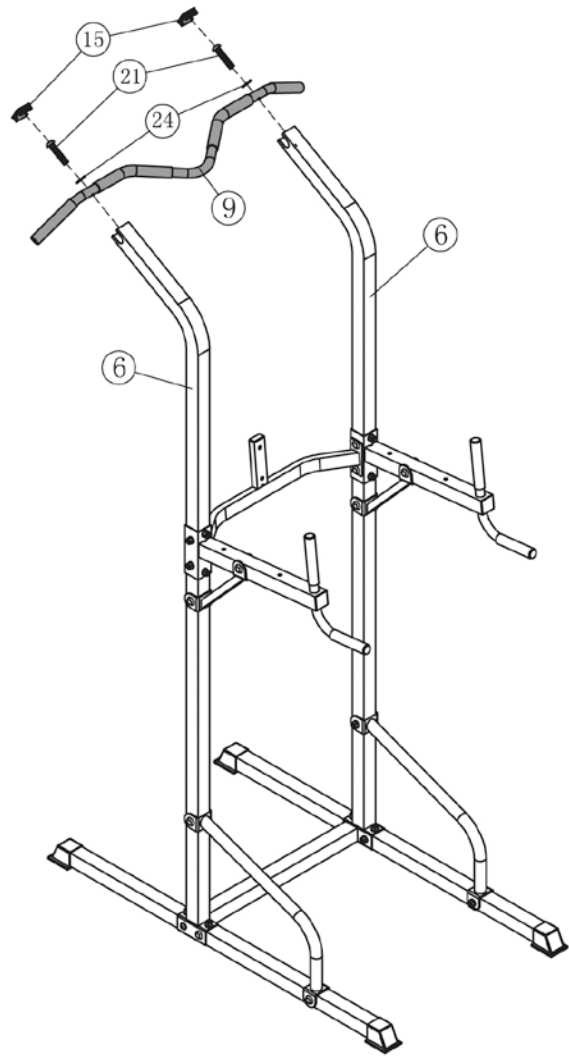

MARCY®

POWER TOWER

TC-3515

IMPORTANT: Please read the Important Safety Notice and Assembly Information in the Owner's manual before assembling this product.

Assembly Manual

160601

① × 2

② × 1

⑪ × 2

⑭ × 2

⑮ × 2

- 19

× 6
M10×2¹/₂"
- 20

× 2
M10×2¹/₂"
- 24

|
× 8
Φ³/₄"

26

①⑨  × 4 M10×2½"

②④  | × 4 $\Phi\frac{3}{4}$ " ②⑥  × 4 M10

4

①⑨  × 4 M10×2¹/₂"

②④  | × 4 $\Phi\frac{3}{4}$ " ②⑥  × 4 M10

5

21

× 2

M10×1 $\frac{3}{4}$ "

24

× 2

Φ $\frac{3}{4}$ "

6

(22)		× 4	M8×2 ³ / ₈ "
(23)		× 2	M8×1 ³ / ₈ "
(25)		× 6	Φ ⁵ / ₈ "

IMPEX® INC.

2801 S. Towne Ave. Pomona, CA 91766