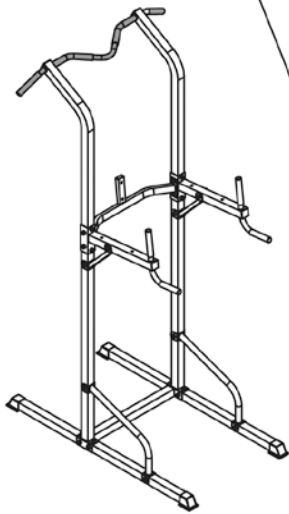

MARCY®

POWER TOWER

TC-3515

IMPORTANT: Please read the Important Safety Notice and Assembly Information in the Owner's manual before assembling this product.

Assembly Manual

160601

① × 2

② × 1

⑪ × 2

⑭ × 2

⑮ × 2

- 19

× 6
M10×2¹/₂"
- 20

× 2
M10×2¹/₂"
- 24

|
× 8
Φ³/₄"

26

①⑨  × 4 M10×2½"

②④  | × 4 $\Phi\frac{3}{4}$ " ②⑥  × 4 M10

4

①⑨  × 4 M10×2¹/₂"

②④  | × 4 $\Phi\frac{3}{4}$ " ②⑥  × 4 M10

5

21

× 2

M10×1 $\frac{3}{4}$ "

24

× 2

Φ $\frac{3}{4}$ "

6

(22)		× 4	M8×2 ³ / ₈ "
(23)		× 2	M8×1 ³ / ₈ "
(25)		× 6	Φ ⁵ / ₈ "

IMPEX® INC.

2801 S. Towne Ave. Pomona, CA 91766