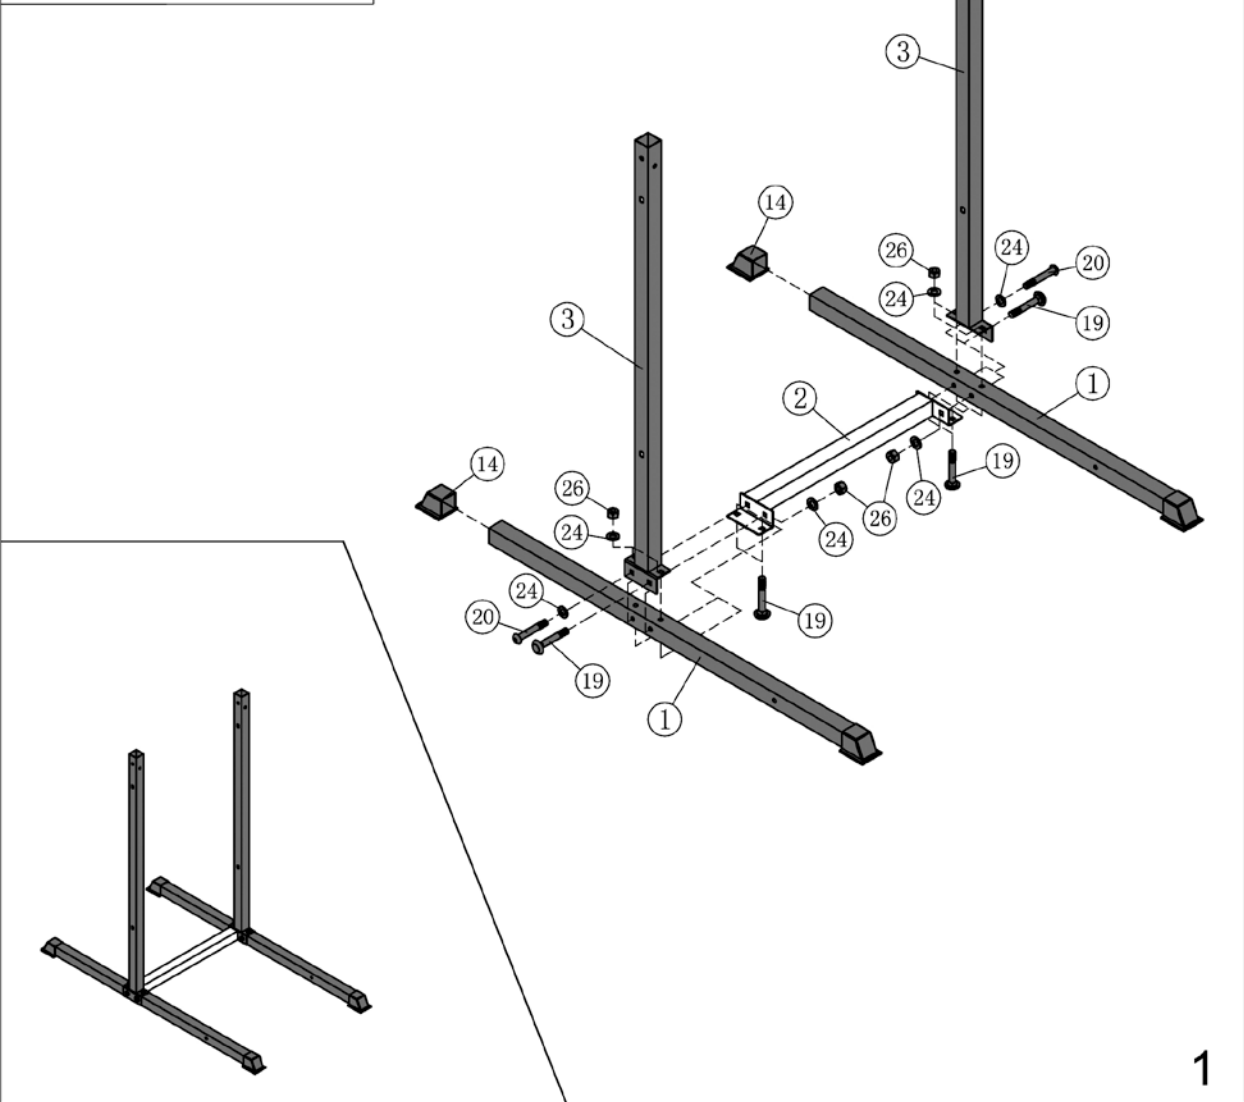

- 19
  × 6
  M10×2¹/₂"
- 20
  × 2
  M10×2¹/₂"
- 24
  |
  × 8
  Φ³/₄"

  26
  × 6
  M10

1