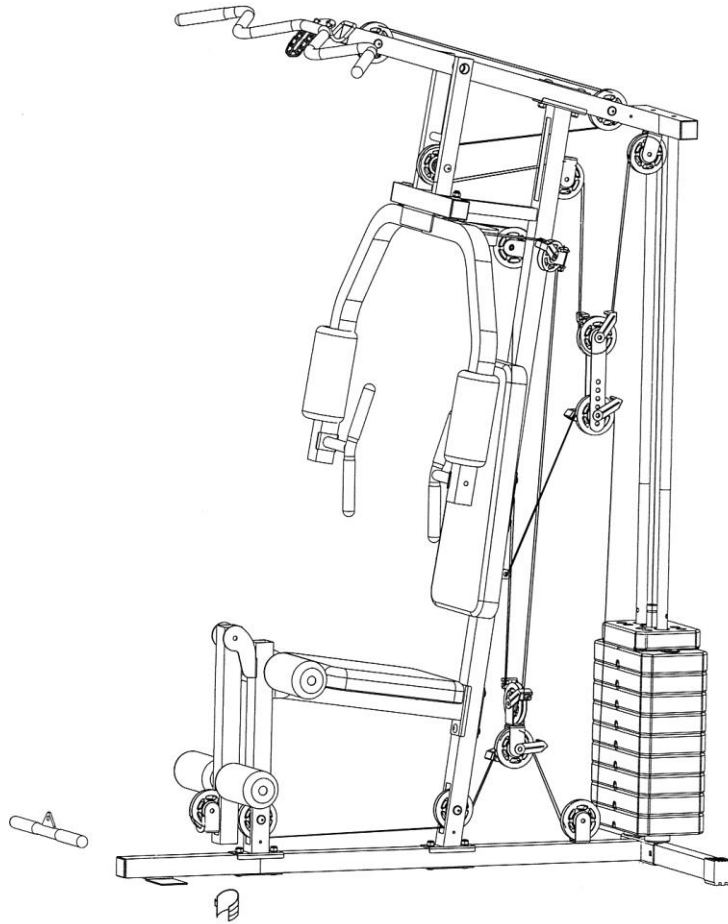

MP EX

F I T N E S S P R O D U C T S

MARCY® CLUB HOME GYM

MKM-81030

IMPORTANT: Please read the Important Safety Notice and Assembly Information in the Owner's manual before assembling this product.

Assembly Manual

150401

32 x 4

36 x 10

37 x 10

38 x 1

39 x 8

40 x 1

41 x 1