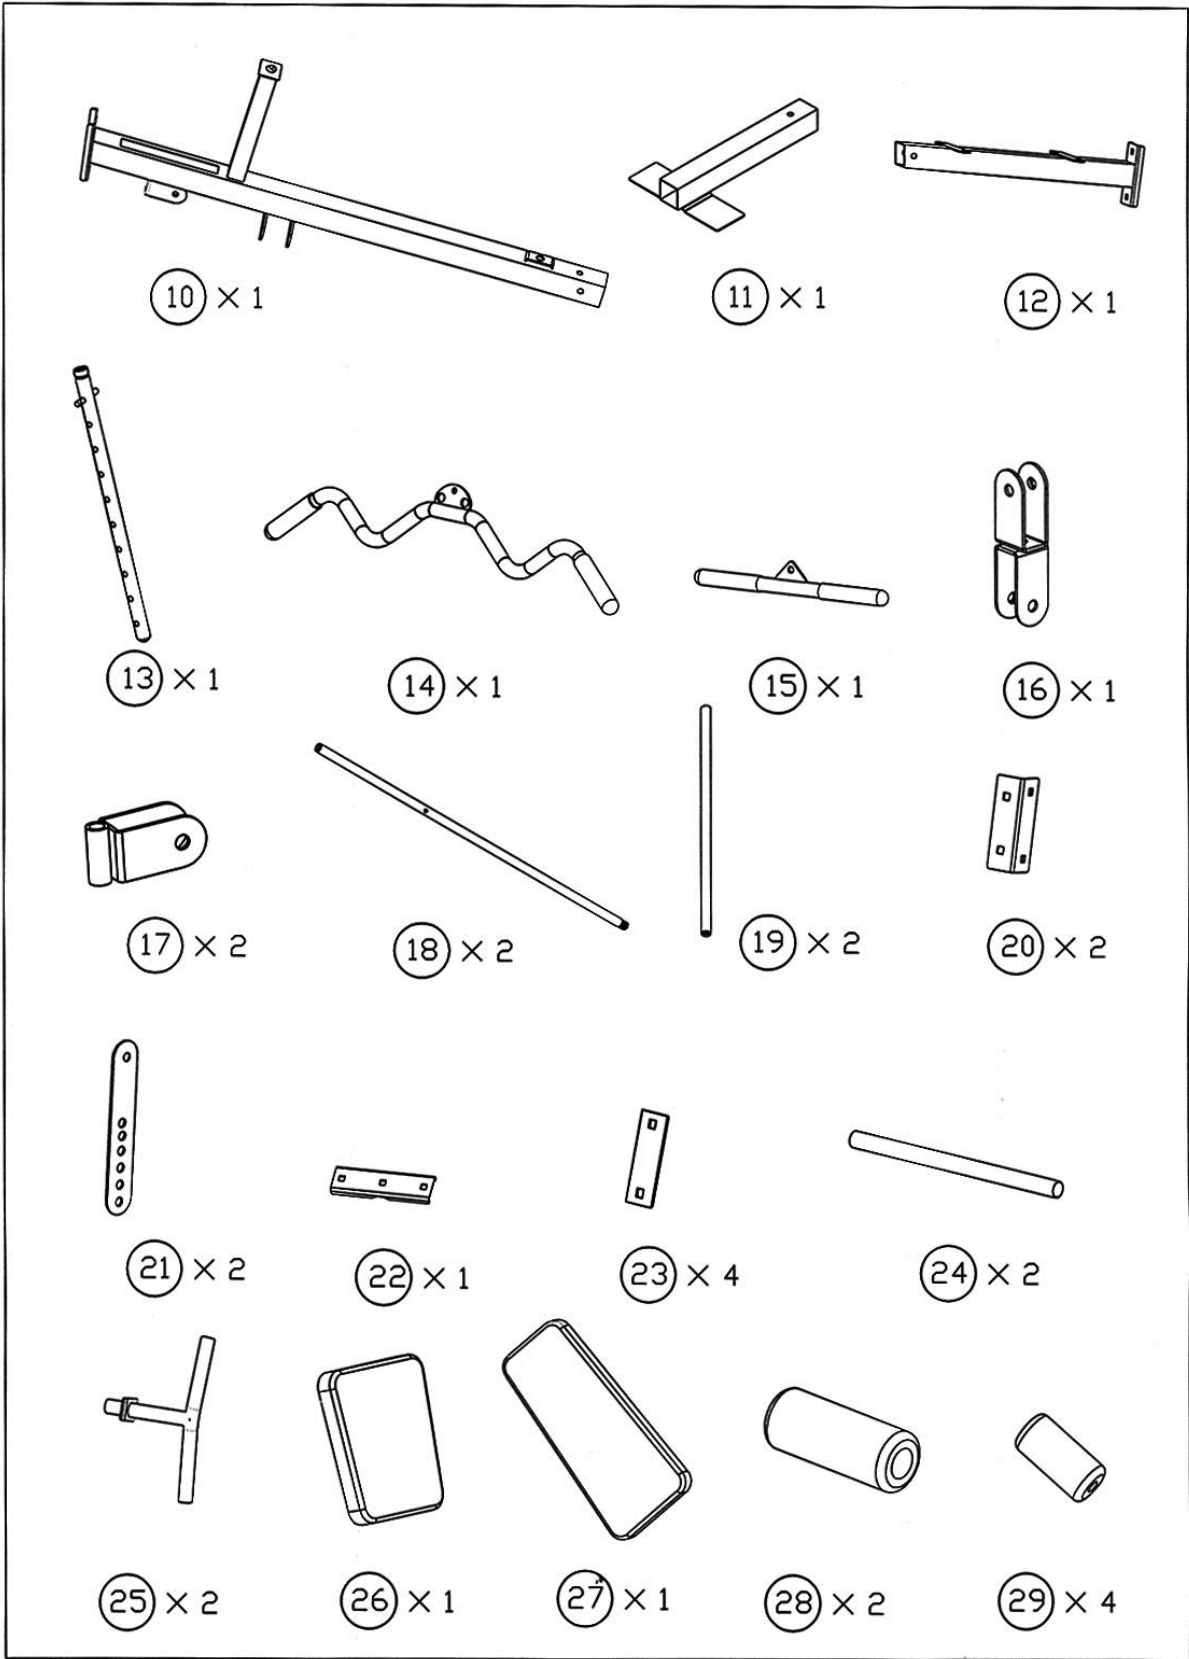

MP EX

F I T N E S S P R O D U C T S

MARCY® CLUB HOME GYM

MKM-81030

IMPORTANT: Please read the Important Safety Notice and Assembly Information in the Owner's manual before assembling this product.

Assembly Manual

150401

32 x 4

36 x 10

37 x 10

38 x 1

39 x 8

40 x 1

41 x 1