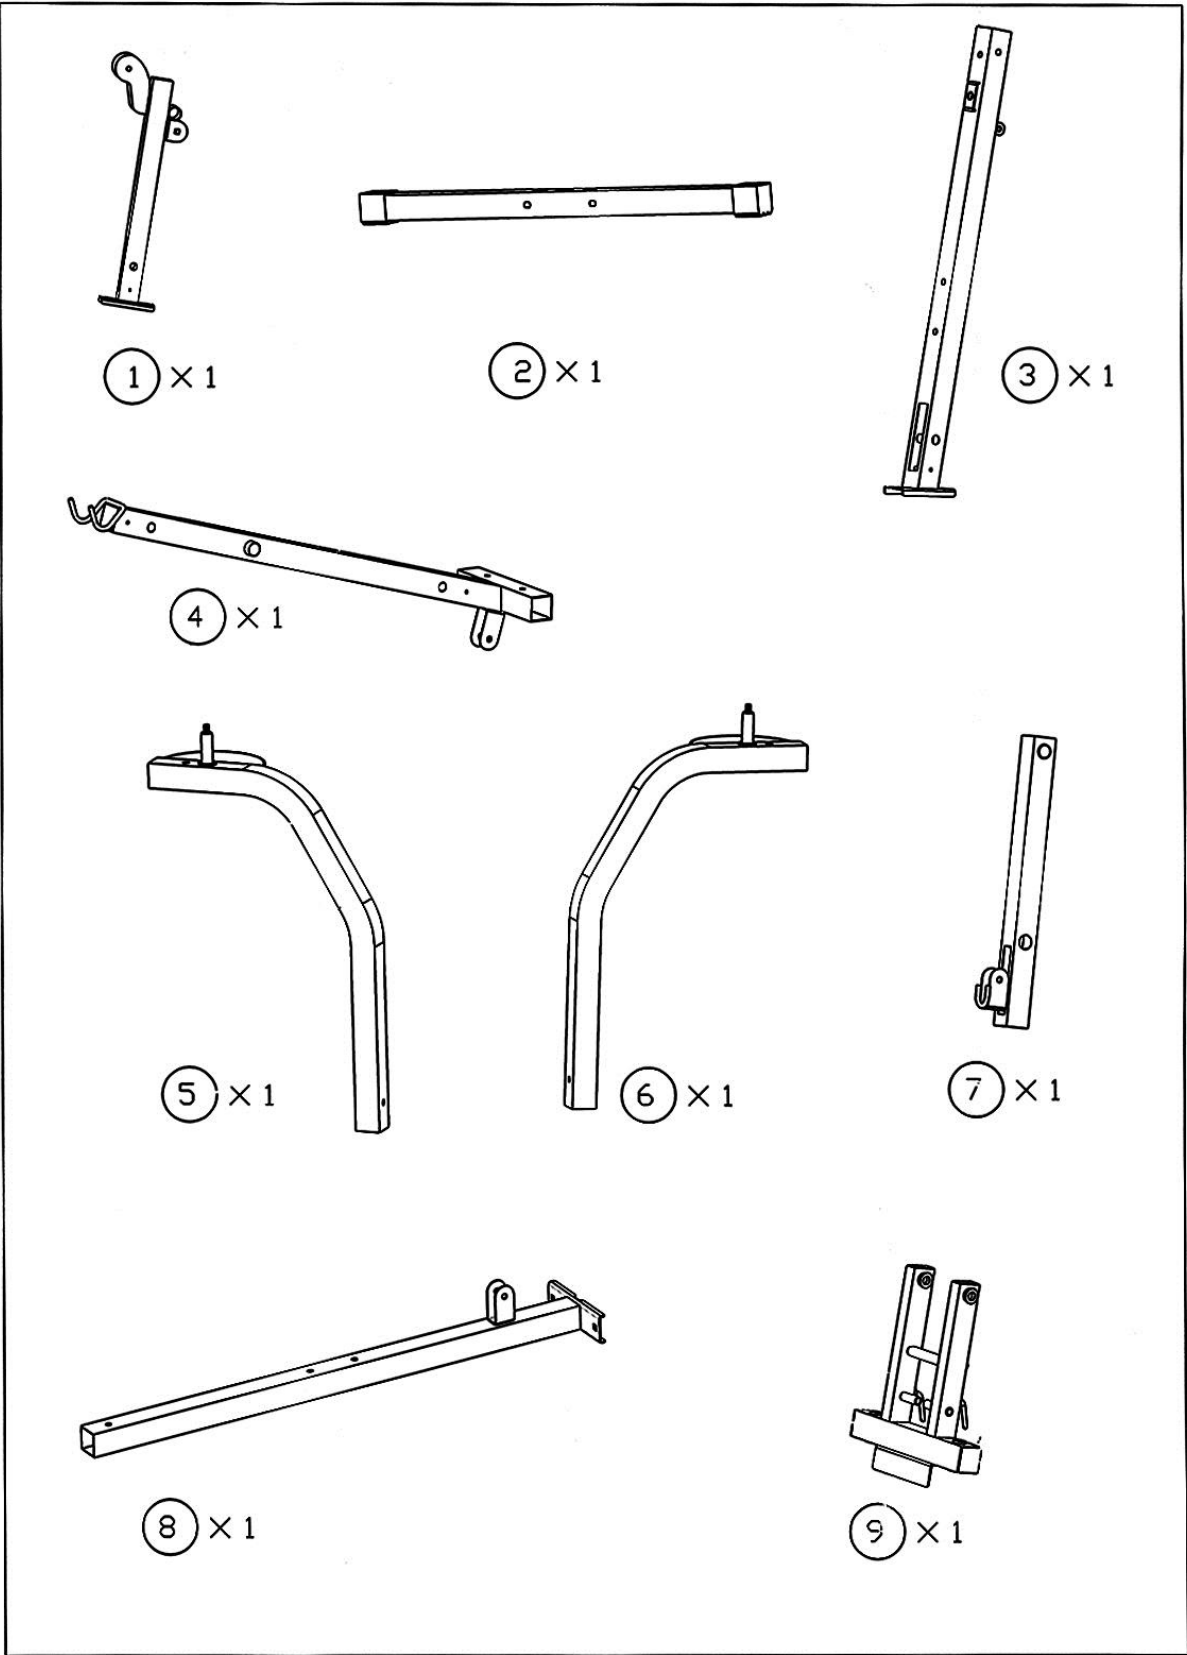

MP EX

F I T N E S S P R O D U C T S

MARCY® CLUB HOME GYM

MKM-81030

IMPORTANT: Please read the Important Safety Notice and Assembly Information in the Owner's manual before assembling this product.

Assembly Manual

150401

32 x 4

36 x 10

37 x 10

38 x 1

39 x 8

40 x 1

41 x 1

(68) × 2

M10×2 1/2"

(59) × 2

M10×1"

(70) × 4

Ø 3/4"

(72) × 2

M10